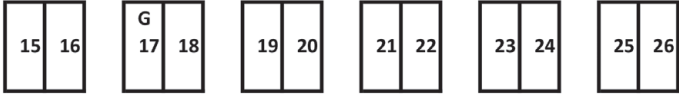

CAR PARK A

ENTRANCE

E

TOILETS

TRADE STANDS

27

28

29

30 G

GROOMING/GAZEBO AREA

TRADE STANDS

PICNIC AREA

ADMIN TENT

TOILETS

RICHMOND CHAMPIONSHIP  
DOG SHOW 2021

FIRST AID AND VET  
SITUATED IN THE ADMIN BLOCK