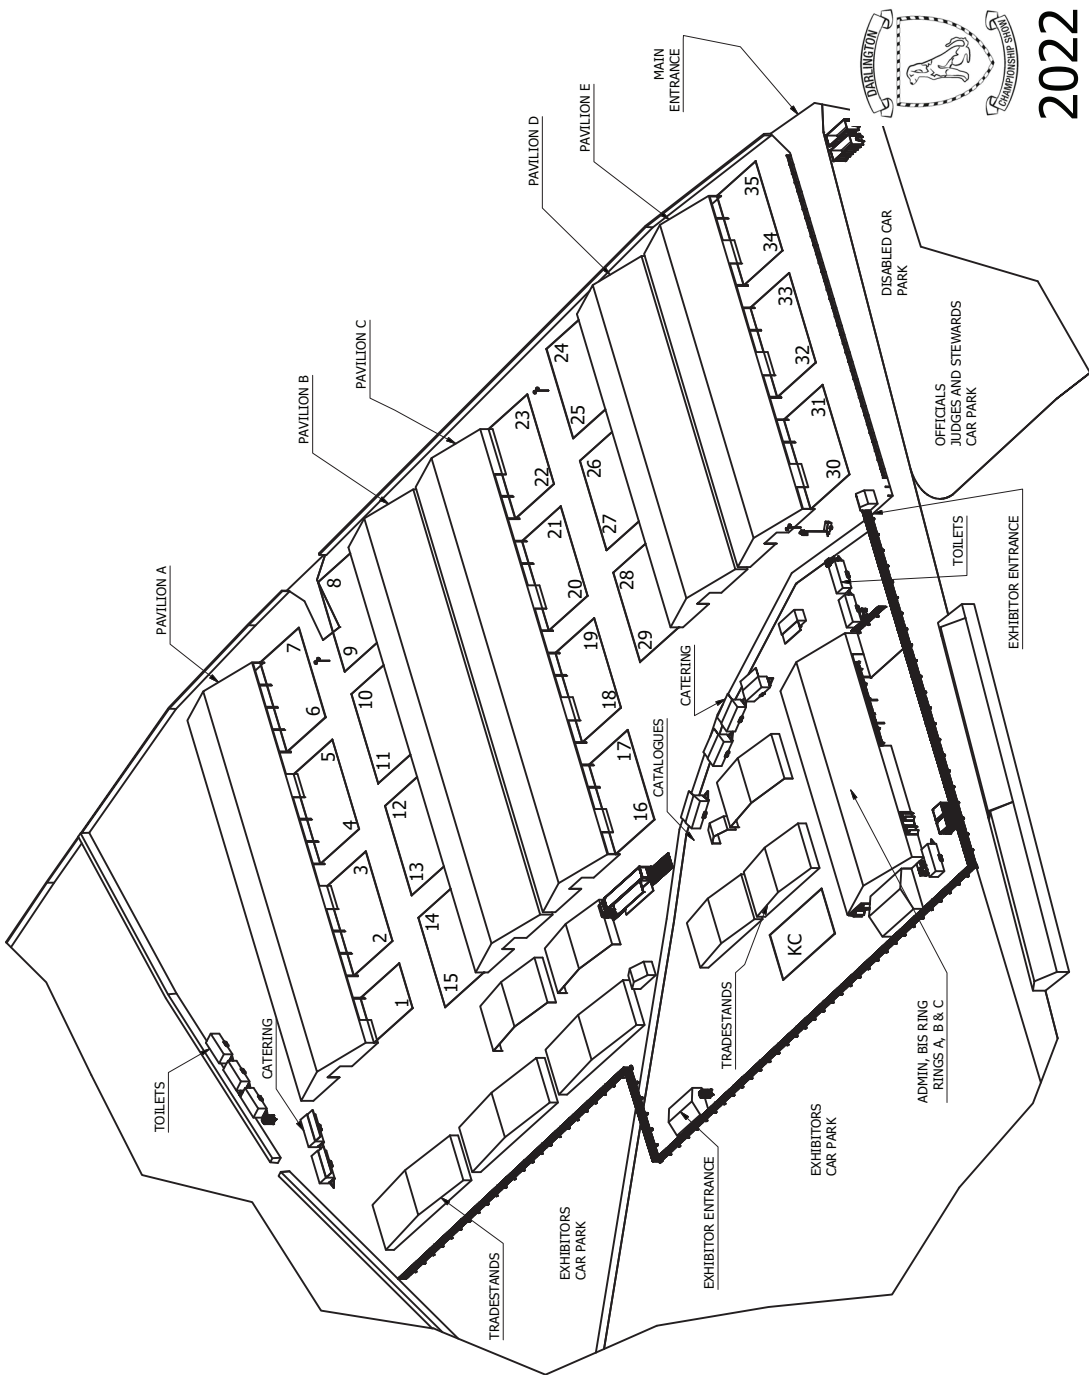

DARLINGTON 2022

A Safety Officer will be in attendance throughout the show. Exhibitors and spectators are reminded that just as Darlington Dog Show Society Ltd. has a responsibility to ensure the health and safety of all those attending their event, all those present have a duty and responsibility for their own safety. They are therefore expected to take the greatest care to avoid guide ropes, uneven surfaces and other hazards which are inevitable and integral elements of a dog show. Those bringing and using portable items of equipment such as folding chairs, trolleys, cages and grooming tables also have a responsibility to ensure that their tools, equipment and collapsible furniture are used and erected safely and does not constitute a hazard to others. Exhibitors are also reminded that they should wear appropriate clothing and footwear for the prevailing conditions on the site. Exhibitors show at their own risk if conditions are not ideal.

VENUE

RIPON RACECOURSE is situated approx. 5 miles from the A1(M).

FROM THE SOUTH (A1(M)) Junction 48 Boroughbridge travel north on the A168, after 2 miles turn left onto the B6265 signposted Ripon. After approximately three miles you approach a narrow bridge. Once over the bridge you will be approaching the Racecourse on your left. The first exit is for caravans and the second exit for cars.

FROM THE NORTH (A1(M)) Junction 49 Thirsk travel south on the A168 NB. The A168 runs parallel to the A1(M) and after about two miles turn right onto the B6265 signposted Ripon. After approximately three miles you approach a narrow bridge. Once over the bridge you will be approaching the Racecourse on your left. The first exit is for caravans and the second exit for cars.