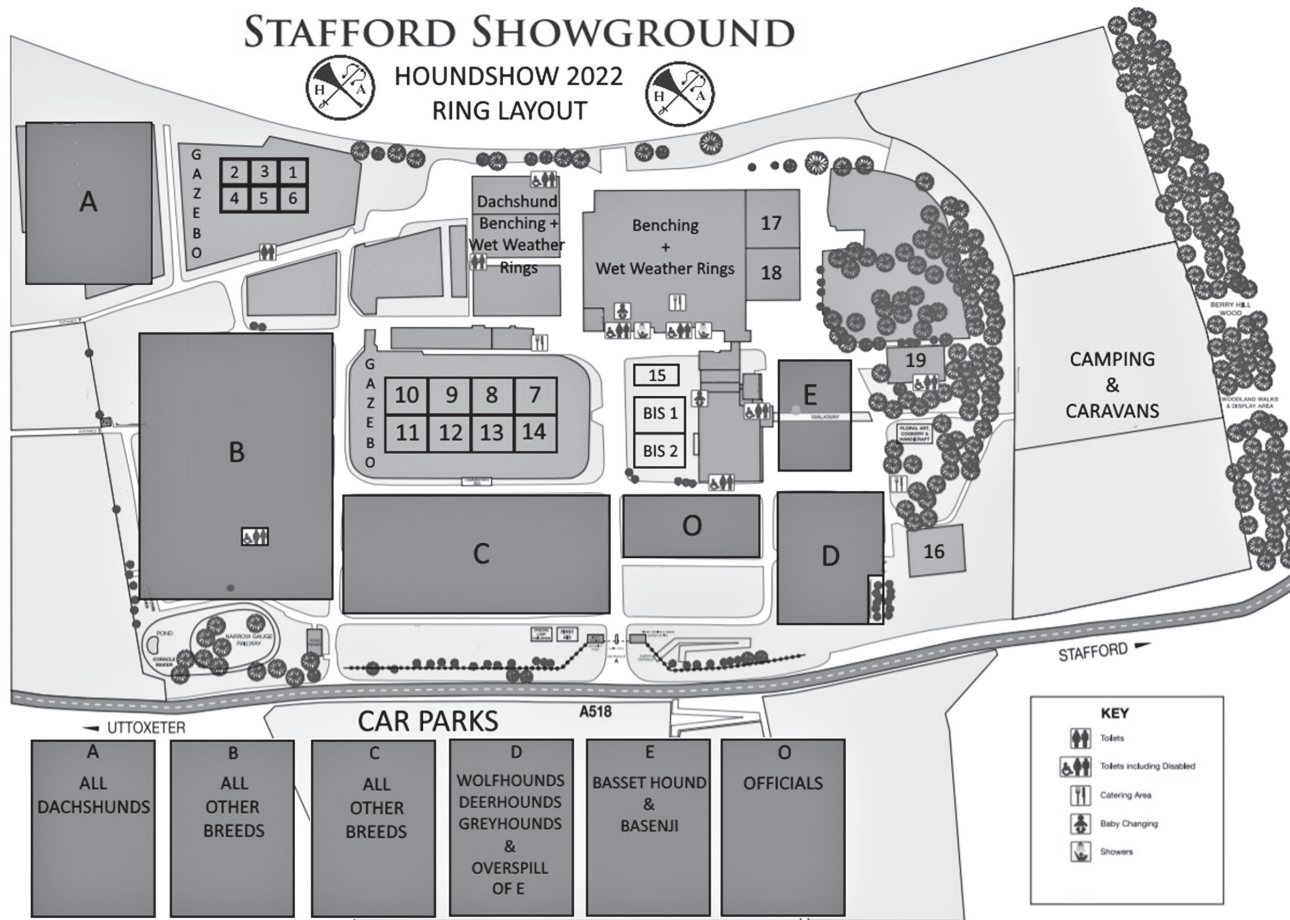

STAFFORD SHOWGROUND

 HOUNDSHOW 2022
 RING LAYOUT
 

Houndshow Car Parking Zones

A
Dachshunds

B & C
Afghan Hound
Basset Fauve de Bretagne
Basset Griffon Vendéen (Grand)
Basset Griffon Vendéen (Petit)
Beagle
Bloodhound
Borzoi
The Borzoi Club
Cirneco Dell'Etna
Cirneco Dell'Etna Club
Finnish Spitz

Horse Rings

- Ring 1. Dachshund (LH) 41 , followed by MDC classes
- Ring 2. Dachshund (MLH) 74 , followed by MDC classes
- Ring 3. Dachshund (SH) 43 , followed by MDC classes
- Ring 4. Dachshund (MSH) 109, followed by MDC classes
- Ring 5. Dachshund (WH) 86, followed by MDC classes
- Ring 6. Dachshund (MWH) 50 , followed by MDC classes

Dog Show Ring

- Ring 16. Irish Wolfhound (52)
Irish Wolfhound Club Limit

Annex

- Ring 17. Basset Hound. (96)
Midland Basset Hound Club
- Ring 18. Basenji (41)
The Basenji Club of GB

Margaret Everton Pavilion

Please note that caravans will NOT be permitted until 1200 hours on Thursday 14th July 2022

CARAVANS MUST BE OFF SITE BY NOON 17th JULY

THE CAR PARK WILL BE PATROLLED ALL DAY. REMEDIAL ACTION WILL BE TAKEN IF ANY DOG IS FOUND IN A DISTRESSED CONDITION AND THE EXHIBITOR REPORTED TO THE KENNEL CLUB.