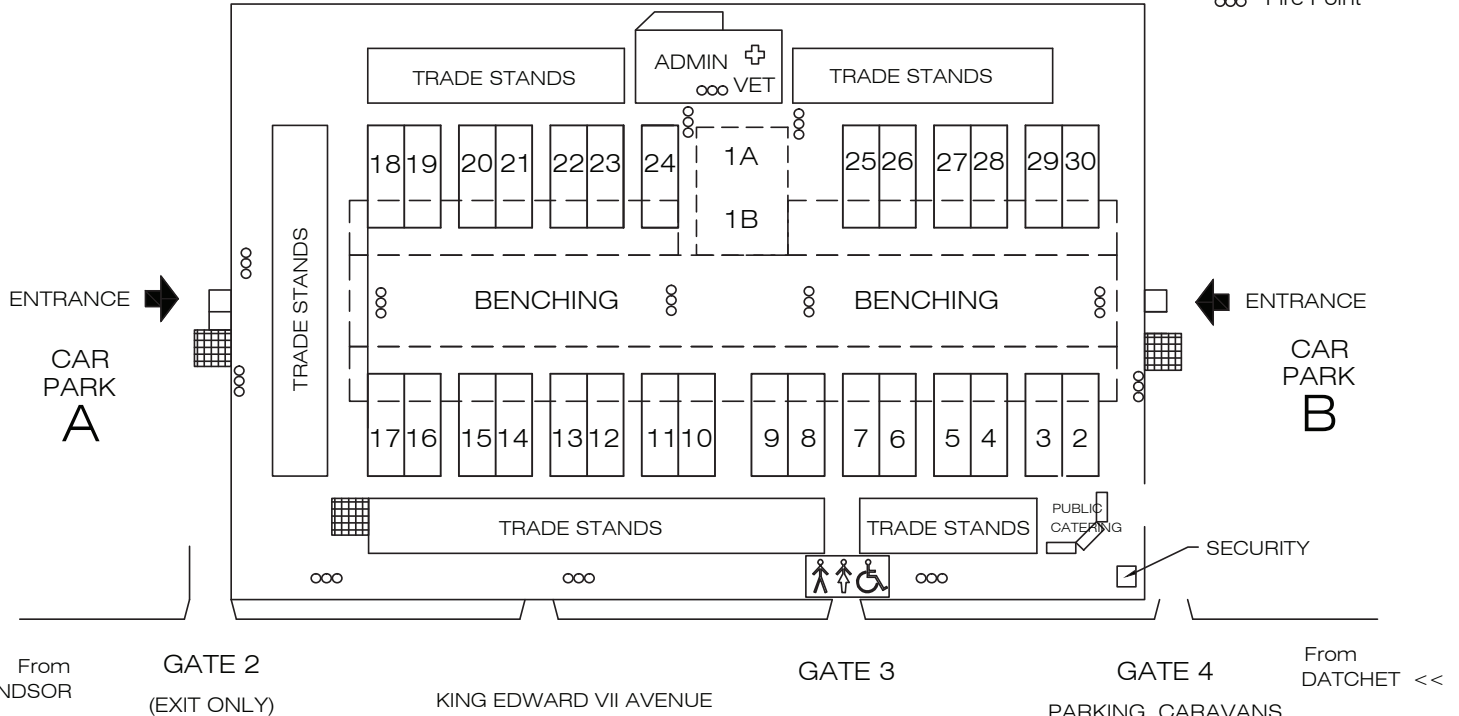

TOILETS

Due to unforeseen circumstances we have a limited number of Toilet facilities, they are now situated adjacent to Rings 7 & 8

WINDSOR DOG SHOW 2022 GENERAL LAYOUT

Toilets

Exercise Area

Fire Point

>> From WINDSOR

GATE 2
(EXIT ONLY)

KING EDWARD VII AVENUE

GATE 3

GATE 4
PARKING, CARAVANS
& SHOWGROUND

From DATCHET <<

GATE 1 IS TO THE LEFT OF GATE 2 LEADING TO CAR PARK 'A'