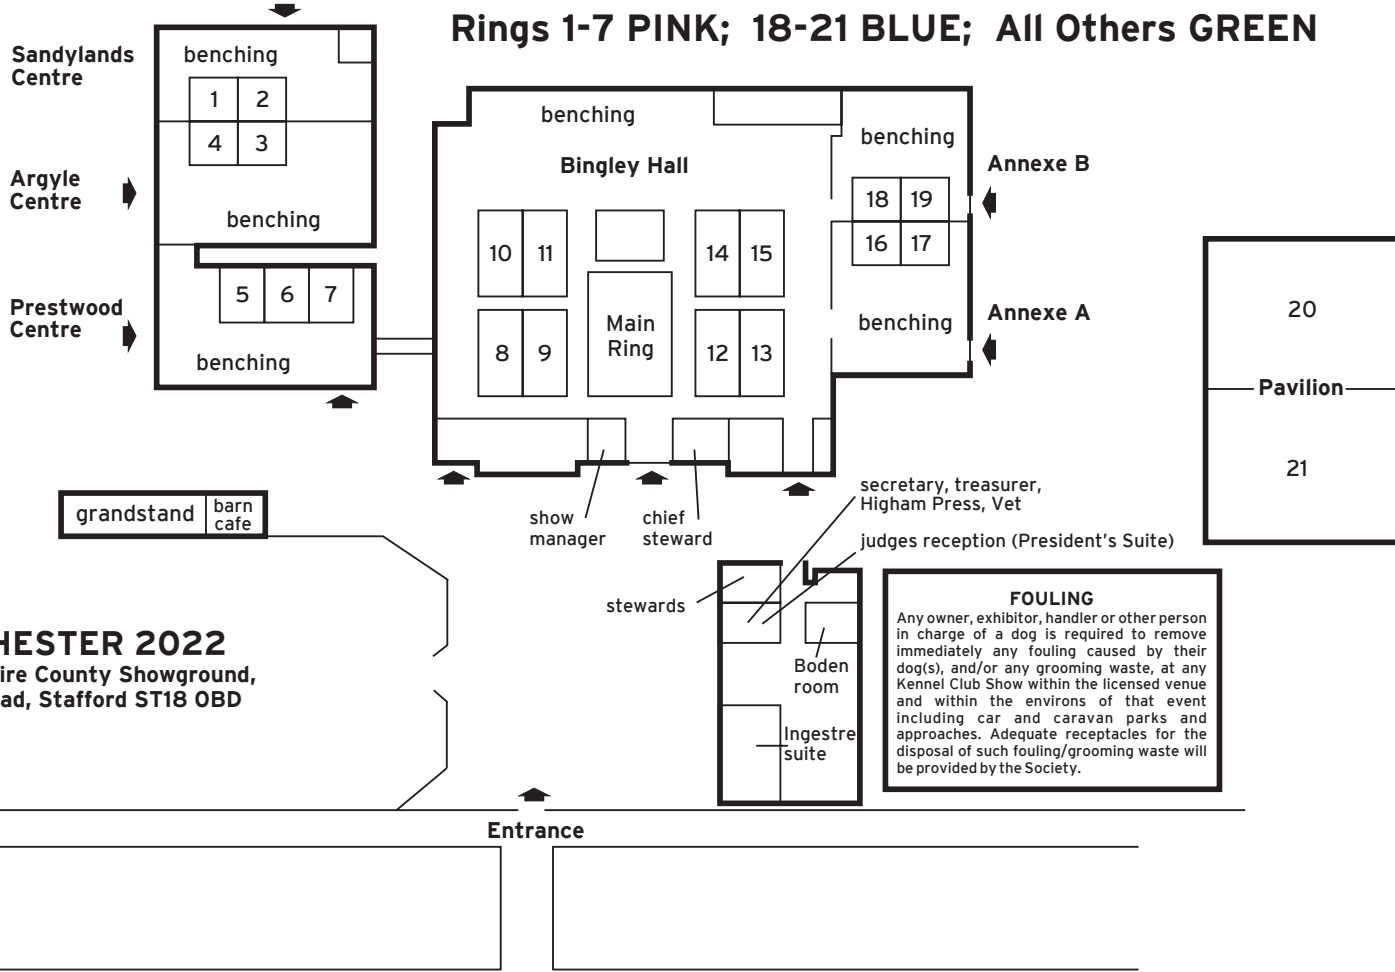

CAR PARKS

Rings 1-7 PINK; 18-21 BLUE; All Others GREEN

MANCHESTER 2022
Staffordshire County Showground,
Weston Road, Stafford ST18 0BD

FOULING
Any owner, exhibitor, handler or other person in charge of a dog is required to remove immediately any fouling caused by their dog(s), and/or any grooming waste, at any Kennel Club Show within the licensed venue and within the environs of that event including car and caravan parks and approaches. Adequate receptacles for the disposal of such fouling/grooming waste will be provided by the Society.