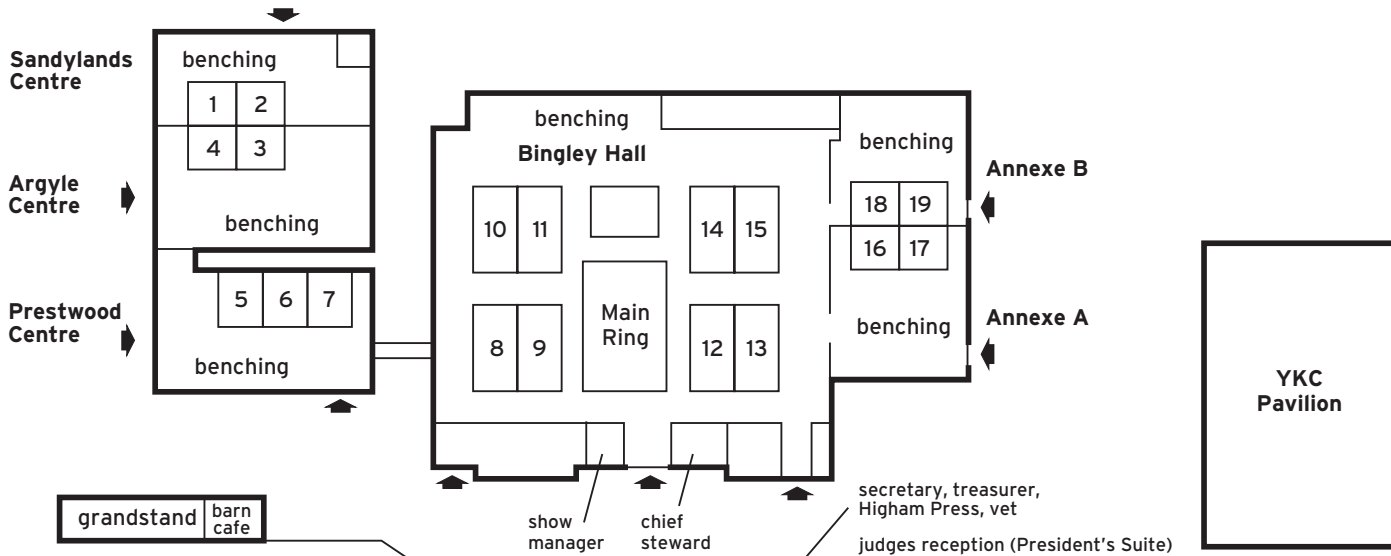

MANCHESTER 2017
Staffordshire County Showground,
Weston Road, Stafford ST18 0BD

FOULING
Any owner, exhibitor, handler or other person in charge of a dog is required to remove immediately any fouling caused by their dog(s), and/or any grooming waste, at any Kennel Club Show within the licensed venue and within the environs of that event including car and caravan parks and approaches. Adequate receptacles for the disposal of such fouling/grooming waste will be provided by the Society.

Entrance