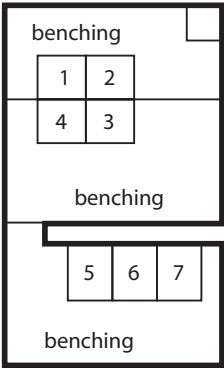

CAR PARKS

Rings 1-7 RED; 18-21 BLUE; All Others GREEN

Sandylands Centre

Argyle Centre

Prestwood Centre