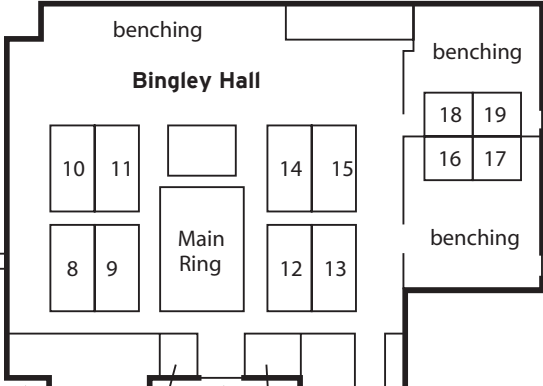

NOTE: For exhibitors who have ordered a Breed Download.

Wifi login: main office Password: showground

CAR PARKS

Rings 1-7 RED; 18-21 BLUE; All Others GREEN

Sandylands Centre

Argyle Centre

Prestwood Centre

Annexe B

Annexe A

show manager

chief steward

secretary, treasurer, Higham Press, Vet

judges reception (President's Suite)

stewards

Boden room

Ingestre suite