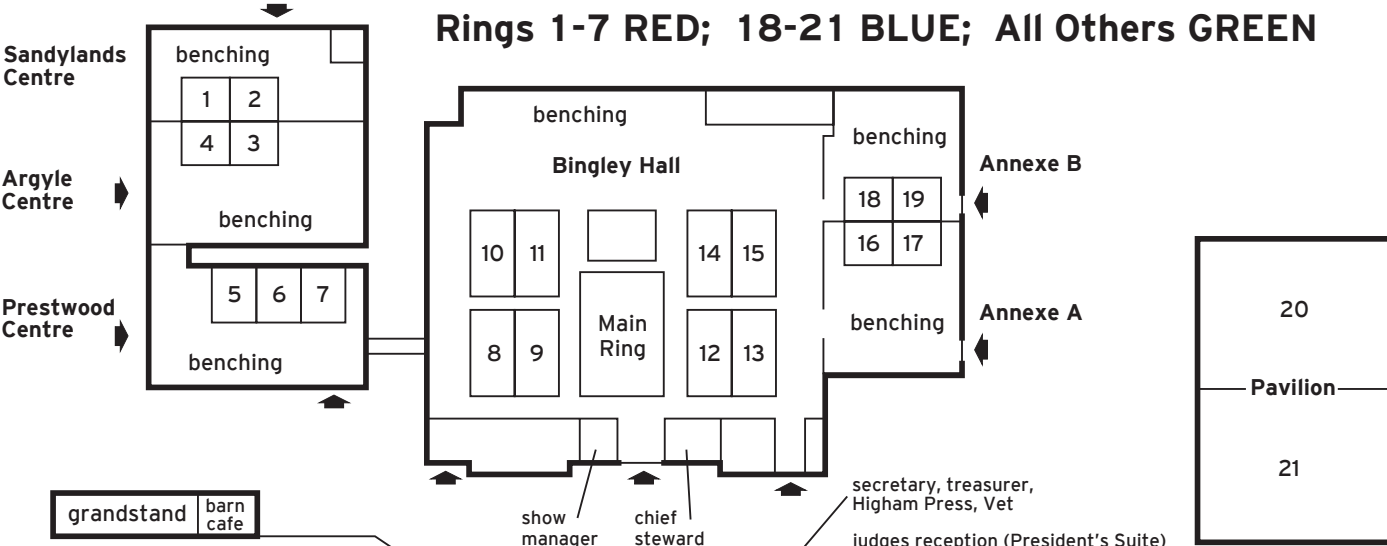

NOTE: For exhibitors who have ordered a Breed Download.

Wifi login: main office Password: showground

CAR PARKS

Rings 1-7 RED; 18-21 BLUE; All Others GREEN

MANCHESTER 2019
 Staffordshire County Showground,
 Weston Road, Stafford ST18 0BD